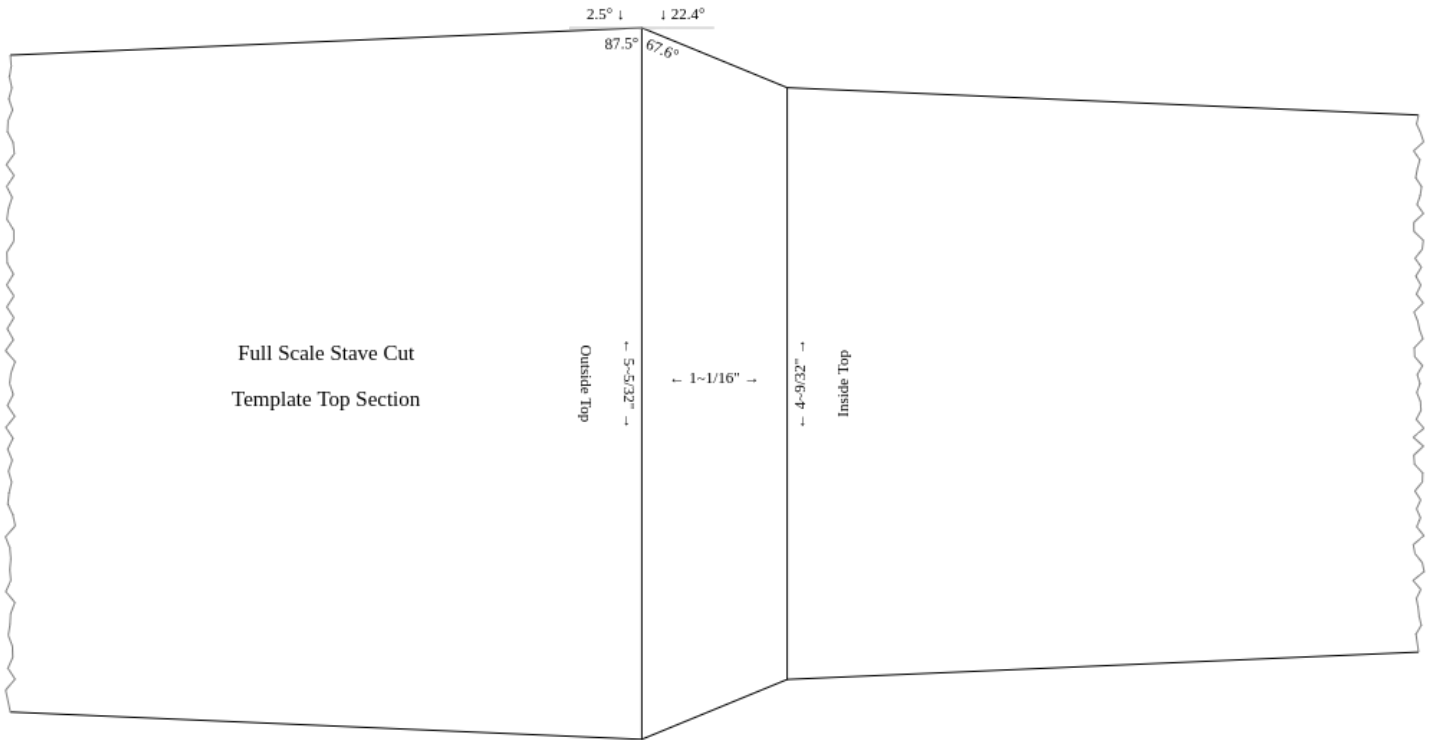

Full Scale Scale

Draw Ring

Draw Radius Lines

Color

Printed Scale 1:1.25
 Ring OD 9~1/2"
 Segments 8

Ring Out Circumference 29~27/32"
 Ring In Circumference 25~1/8"
 Segments Total 31~1/2"
 Margin In 0
 Margin Out 0

Full Scale Dimensions

Miter Angle **2.5°** Blade Tilt **22.4°**

3D Model Rotate Rotate :

! All Inch inputs and dimensions are actual physical finished sizes (unless otherwise noted)

Fraction Precision Set