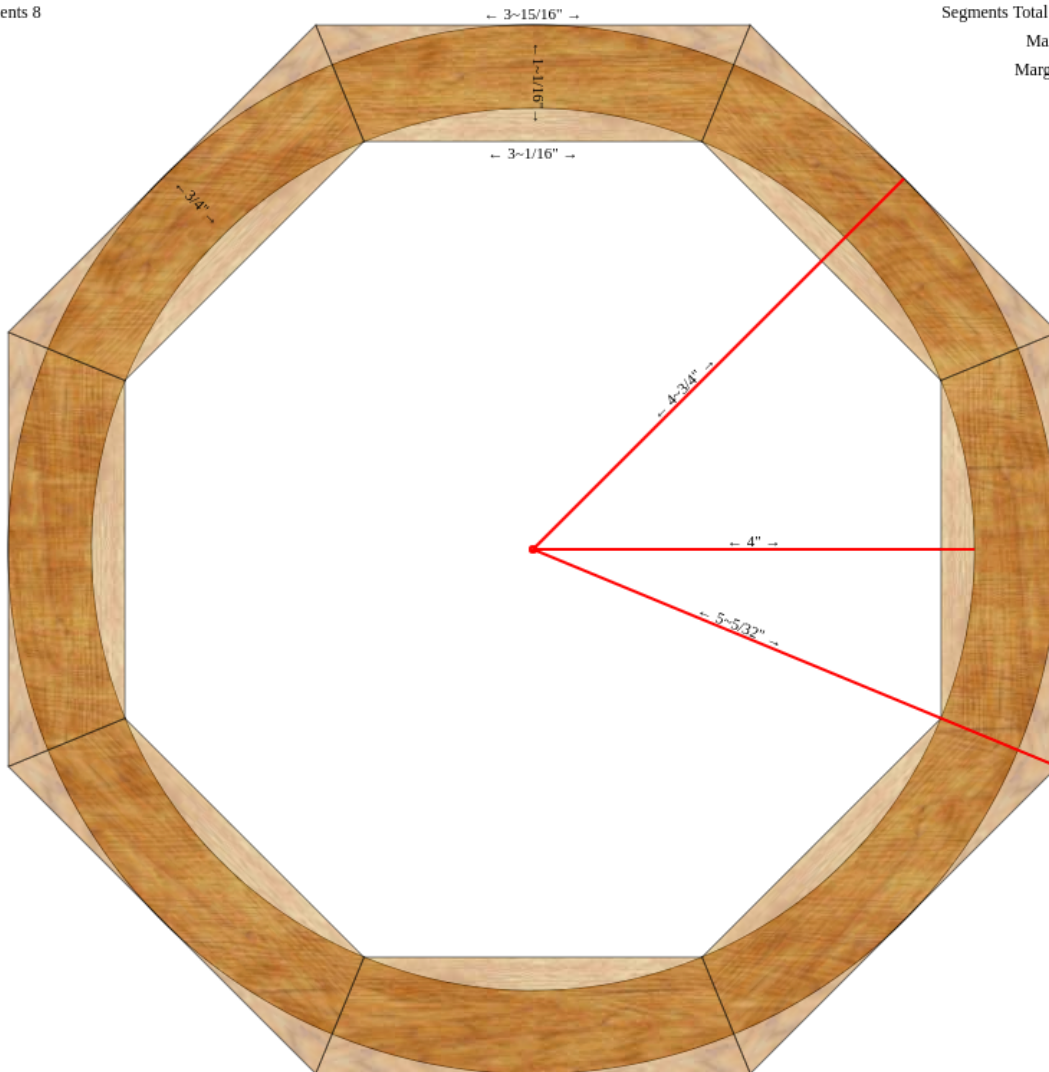

Tapered Stave Calculator with Full Scale Printable Templates

Segments

Ring Outer Diameter

Ring Thickness

Margin Inner

Margin Outer

Side Angle

Height

Full Scale Scale

Draw Ring

Draw Radius Lines

Color

Printed Scale 1:1.25
 Ring OD 9~1/2"
 Segments 8

Ring Out Circumference 29~27/32"
 Ring In Circumference 25~1/8"
 Segments Total 31~1/2"
 Margin In 0
 Margin Out 0

Full Scale Dimensions

Miter Angle **2.5°** Blade Tilt **22.4°**

3D Model Rotate Rotate :

! All Inch inputs and dimensions are actual physical finished sizes (unless otherwise noted)

Fraction Precision Set