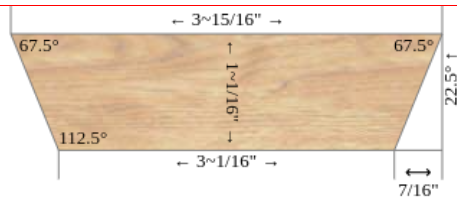

Tapered Stave Calculator with Full Scale Printable Templates

Segments

Ring Outer Diameter

Ring Thickness

Margin Inner

Margin Outer

Side Angle

Height

Full Scale Scale

Draw Ring

Draw Radius Lines

Color

Printed Scale 1:1.25
 Ring OD 9~1/2"
 Segments 8

Ring Out Circumference 29~27/32"
 Ring In Circumference 25~1/8"
 Segments Total 31~1/2"
 Margin In 0
 Margin Out 0

Full Scale Dimensions

Miter Angle **2.5°** Blade Tilt **22.4°**

3D Model Rotate Rotate :

! All Inch inputs and dimensions are actual physical finished sizes (unless otherwise noted)

Fraction Precision Set