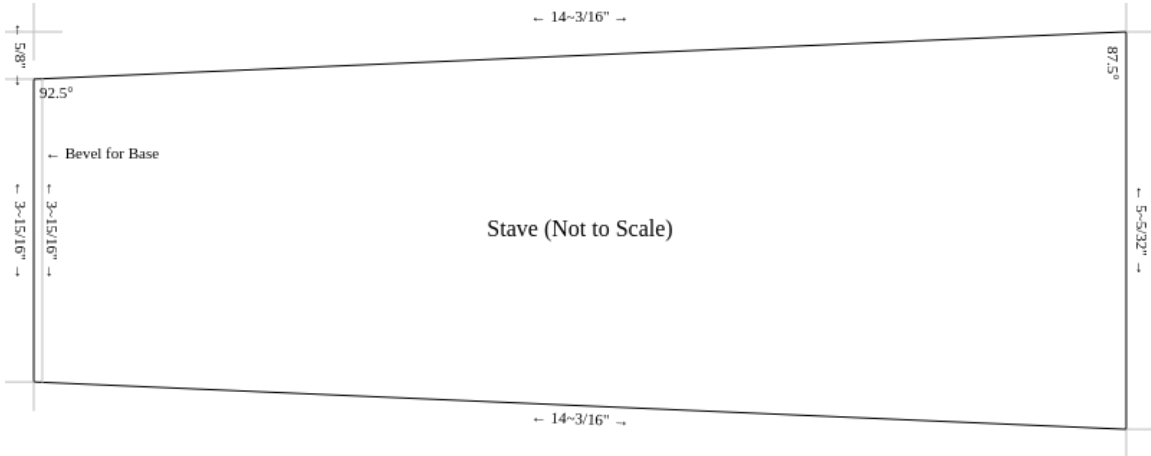

Full Scale Scale

Draw Ring

Draw Radius Lines

Color

Printed Scale 1:1.25
 Ring OD 9~1/2"
 Segments 8

Ring Out Circumference 29~27/32"
 Ring In Circumference 25~1/8"
 Segments Total 31~1/2"
 Margin In 0
 Margin Out 0

Full Scale Dimensions

Miter Angle **2.5°** Blade Tilt **22.4°**

3D Model Rotate Rotate :

! All Inch inputs and dimensions are actual physical finished sizes (unless otherwise noted)

Fraction Precision Set